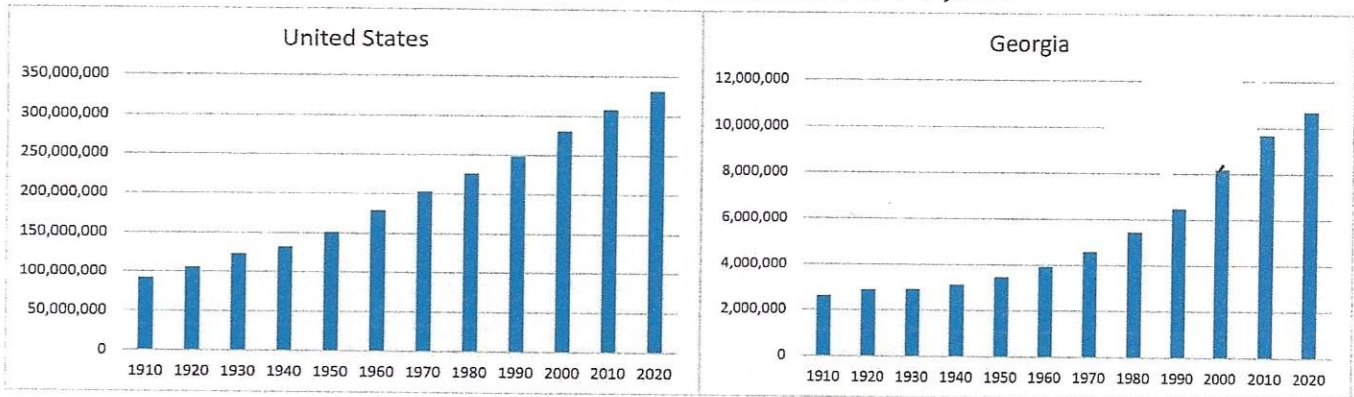

Jackson County, Georgia 2020 Census Results & Quick Facts

US POPULATION: 331,449,281- GA POPULATION: 10,711,908
COUNTY POPULATION: 75,907

Population Numbers 2020 Census

	2020	2010	# Change	% Change
Whole County:	75,907	60,485	15,422	25.50%
Arcade	1,884	1,786	98	5.49%
Braselton(Jackson)	4,236	1,763	2,473	140.27%
Commerce	7,387	6,544	843	12.88%
Hoschton	2,666	1,377	1,289	93.61%
Jefferson	13,233	9,432	3,801	40.30%
Maysville(Jackson)	834	872	-38	-4.36%
Nicholson	1,808	1,696	112	6.60%
Pendergrass	1,692	422	1,270	300.95%
Talmo	257	180	77	42.78%
Unincorporated	39,890	36,413	3,477	9.55%