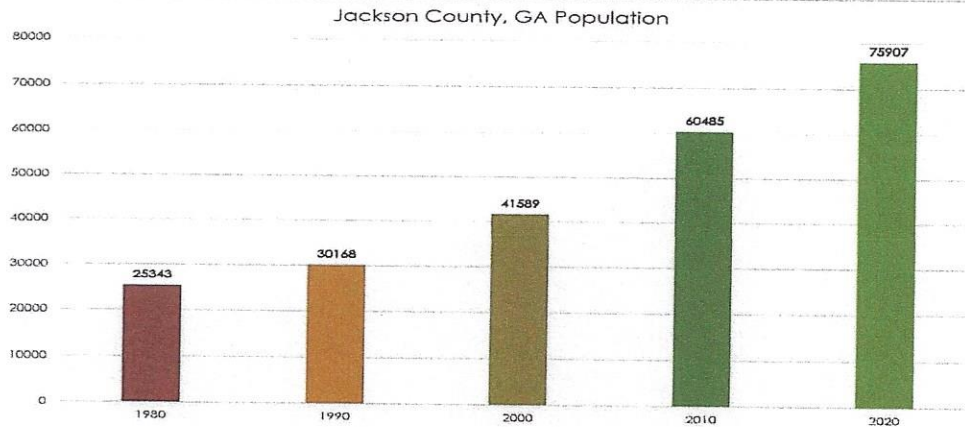

Jackson County, Georgia 2020 Census Results & Quick Facts

US POPULATION: 331,449,281- GA POPULATION: 10,711,908
COUNTY POPULATION: 75,907

Population Numbers 2020 Census

	2020	2010	# Change	% Change
Whole County:	75,907	60,485	15,422	25.50%
Arcade	1,884	1,786	98	5.49%
Braselton(Jackson)	4,236	1,763	2,473	140.27%
Commerce	7,387	6,544	843	12.88%
Hoschton	2,666	1,377	1,289	93.61%
Jefferson	13,233	9,432	3,801	40.30%
Maysville(Jackson)	834	872	-38	-4.36%
Nicholson	1,808	1,696	112	6.60%
Pendergrass	1,692	422	1,270	300.95%
Talmo	257	180	77	42.78%
Unincorporated	39,890	36,413	3,477	9.55%